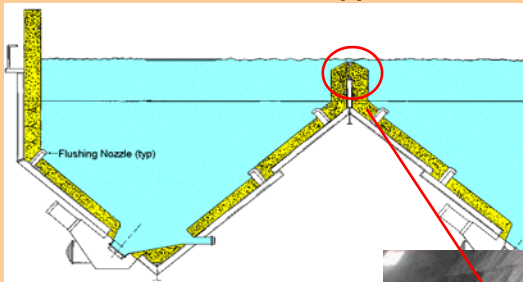

Application Note

Wet Bottom Ash Hopper

Stainless Steel Cricket Being Added To Existing Wet-Bottom Ash Hopper

Normal Service
Pligun Tuff Mix
High Duty Service
Pligun HyREZIST 2700
Pligun HyREZIST TS Mix
Severe Service
Pli-Shot HyREZIST 3000
Plicast HyMOR TSR+