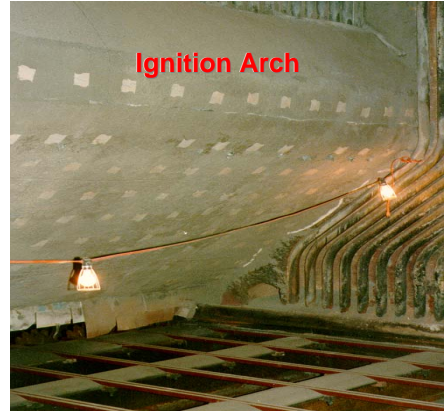

Plibrico Company Boiler Application Guide

Pulverized Coal Fired & Cyclone Burners

Burner Throat

Burner Throats

Normal Service
Plibrico 60 AB
High Duty Service
Plibrico 80 AB
Severe Service
Plibrico 85S Sp

Ignition Arch

Slag Tap / Floor

Normal Service
Plibrico 85S Sp
High Duty Service
Plibrico SR 90
Plicast Si-Bond B
Severe Service
Plicast Si-Bond SP

Slag Tap / Floor

Ignition Arch

Normal Service
Plibrico 60 AB
Pli-Shot HyMOR 3000
High Duty Service
Plibrico 80 AB
Pli-Shot HyMOR 3100 SP
Severe Service
Plibrico 85S Sp
Pli-Shot HyMOR 3100